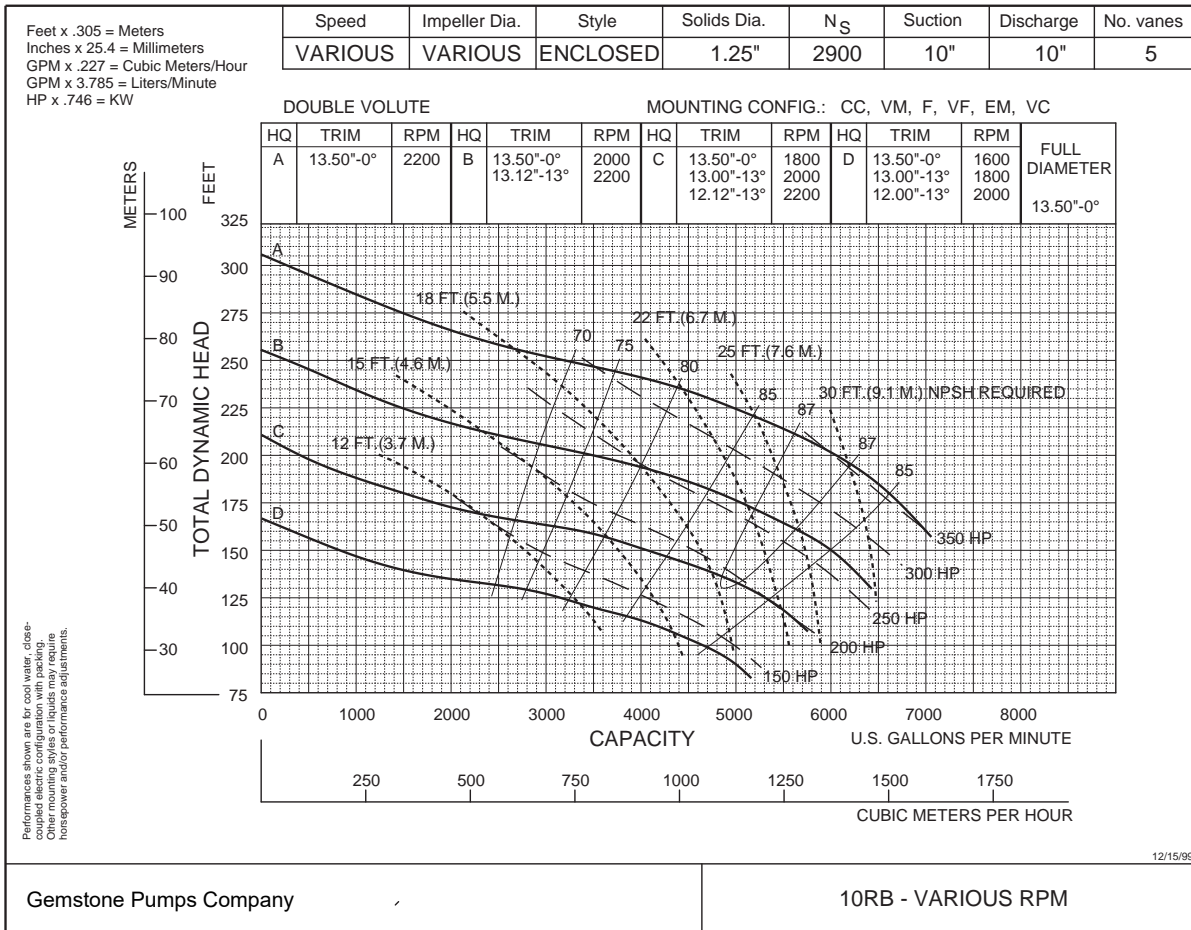

AVAILABLE MOUNTING CONFIGURATIONS

10RB-CC CLOSE-COUPLED
10RB-VM VERTICAL CLOSE-COUPLED

OPERATING LEVELS

MIN FLOW	1750 GPM	397 m ³ /h
MAX FLOW	5700 GPM	1293 m ³ /h
DISCHARGE SIZE	10"	254 mm
SUCTION SIZE	10"	254 mm
SOLIDS HANDLING	1.25"	31.75 mm
MAX SPEED	1800 RPM	1800 RPM
SHUT-OFF HEAD	200'	61 m
MAX WORKING PRESSURE	155 PSI	1069 kPa
BEP HEAD	130'	39.6 m
BEP FLOW	4900 GPM	1112 m ³ /h
BEP PERCENT	87%	87%

10RB-CC

PUMP DIMENSIONS										
MODEL	CONNECTION		DISCHARGE INCREMENT	AK DIM.	DD	S	X	Y	Z	LP
	DISCHARGE	SUCTION								
10RB	10	10	90°	12.5	19.12	-	14	10.55	12	11.68

MOTOR DIMENSIONS										
MOTOR FRAME	AK DIM.	A	B	D	E	F	H	AB	BA	LC
324-6	12.5	14.25	14	8	6.25	12	0.66	12.22	5.5	22.19
364-5	12.5	15.75	14	9	7	12.25	0.66	13.2	6.12	24.31
404-5	12.5	18.5	16.62	10	8	13.75	0.81	16.39	6.88	29.97