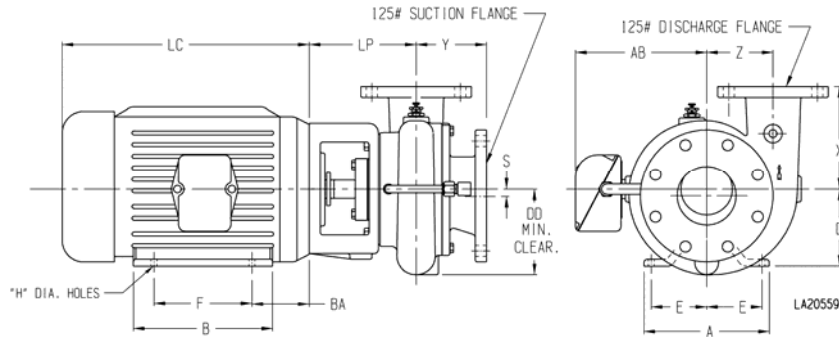

PARTS	STANDARD MATERIAL (BRONZE FITTED)
WEAR RINGS	BRONZE SAE 660
IMPELLER	BRONZE SAE 40
VOLUTE	CAST IRON ASTM A48 CL30
SHAFT	CARBON STEEL
SHAFT SLEEVE	BRONZE SAE 660
BACKPLATE	CAST IRON ASTM A48 CL30
PACKING (STANDARD)	GRAPHITED ACRYLIC
MECHANICAL SEAL (OPTIONAL)	T-1, BUNA, CARBON/CERAMIC
MOTOR	ODP W/ 1.15 SF

10RB-CC

PUMP DIMENSIONS										
MODEL	CONNECTION		DISCHARGE INCREMENT	AK DIM.	DD	S	X	Y	Z	LP
	DISCHARGE	SUCTION								
10RB	10	10	90°	12.5	19.12	-	14	10.55	12	11.68

MOTOR DIMENSIONS										
MOTOR FRAME	AK DIM.	A	B	D	E	F	H	AB	BA	LC
324-6	12.5	14.25	14	8	6.25	12	0.66	12.22	5.5	22.19
364-5	12.5	15.75	14	9	7	12.25	0.66	13.2	6.12	24.31
404-5	12.5	18.5	16.62	10	8	13.75	0.81	16.39	6.88	29.97