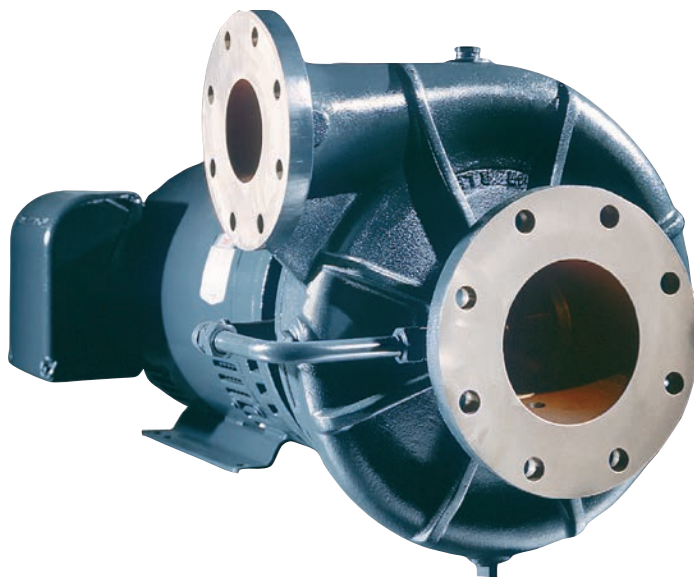

AVAILABLE MOUNTING CONFIGURATIONS

10RB-CC CLOSE-COUPLED
10RB-VM VERTICAL CLOSE-COUPLED

OPERATING LEVELS

MIN FLOW	1750 GPM	397 m ³ /h
MAX FLOW	5700 GPM	1293 m ³ /h
DISCHARGE SIZE	10"	254 mm
SUCTION SIZE	10"	254 mm
SOLIDS HANDLING	1.25"	31.75 mm
MAX SPEED	1800 RPM	1800 RPM
SHUT-OFF HEAD	200'	61 m
MAX WORKING PRESSURE	155 PSI	1069 kPa
BEP HEAD	130'	39.6 m
BEP FLOW	4900 GPM	1112 m ³ /h
BEP PERCENT	87%	87%

A typical picture of the pump is shown. Please contact Gemstone Pump Company for further details. All information is approximate and for general guidance only.

The 10RB general purpose pump is designed with Gemstone's renowned quality and durability. It features a 10" discharge and a 10" suction, enclosed multi-vane impeller and flanged tangential double volute. Optional motors include TEFC (other options available).

- External hydraulic balance line
- Back pullout design
- Replaceable hub & suction wear rings
- Replaceable shaft sleeve
- High efficiency hydraulics
- Low operating costs
- Two year warranty
- Optional Cycloseal® with type 1 mechanical seal
- Optional Run-Dry™ lubrication system
- "Shower curtain shield" bearing protection
- Double volute

PARTS	STANDARD MATERIAL (BRONZE FITTED)
WEAR RINGS	BRONZE SAE 660
IMPELLER	BRONZE SAE 40
VOLUTE	CAST IRON ASTM A48 CL30
SHAFT	CARBON STEEL
SHAFT SLEEVE	BRONZE SAE 660
BACKPLATE	CAST IRON ASTM A48 CL30
PACKING (STANDARD)	GRAPHITED ACRYLIC
MECHANICAL SEAL (OPTIONAL)	T-1, BUNA, CARBON/CERAMIC
MOTOR	ODP W/ 1.15 SF