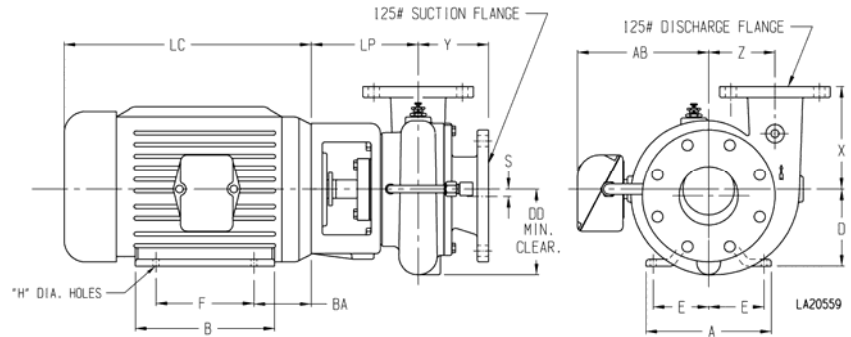

PARTS	STANDARD MATERIAL (BRONZE FITTED)
WEAR RINGS	BRONZE SAE 660
IMPELLER	BRONZE SAE40
VOLUTE	CAST IRON ASTM A48 CL30
SHAFT	CARBON STEEL
SHAFT SLEEVE	BRONZE SAE 660
BACKPLATE	CAST IRON ASTM A48 CL30
PACKING (STANDARD)	GRAPHITED ACRYLIC
MECHANICAL SEAL (OPTIONAL)	T-1, BUNA, CARBON/CERAMIC
MOTOR	ODP W/ 1.15 SF

PUMP DIMENSIONS										
MODEL	CONNECTION		DISCHARGE INCREMENT	AK DIM.	DD	S	X	Y	Z	LP
	DISCHARGE	SUCTION								
6RB	6	10	90°	12.5	15.38	1	11	9.91	9.5	11.06

MOTOR DIMENSIONS										
MOTOR FRAME	AK DIM.	A	B	D	E	F	H	AB	BA	LC
324-6	12.5	14.25	14	8	6.25	12	0.66	12.22	5.5	22.19
364-5	12.5	15.75	14	9	7	12.25	0.66	13.2	6.12	24.31
404-5	12.5	18.5	16.62	10	8	13.75	0.81	16.39	6.88	29.97