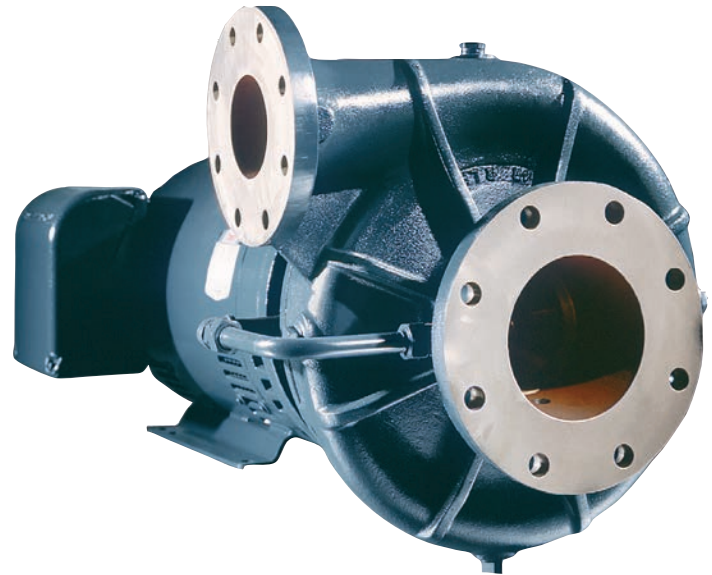

AVAILABLE MOUNTING CONFIGURATIONS

6RB-CC CLOSE-COUPLED
6RB-VM VERTICAL CLOSE-COUPLED

OPERATING LEVELS

MIN FLOW	750 GPM	172.5 m ³ /h
MAX FLOW	4,000 GPM	920 m ³ /h
DISCHARGE SIZE	6"	254 mm
SUCTION SIZE	10"	152 mm
SOLIDS HANDLING	1.31"	33 mm
MAX SPEED	1800 RPM	1800 RPM
SHUT-OFF HEAD	190'	58 m
MAX WORKING PRESSURE	130 PSI	896 kPa
BEP HEAD	150'	46 m
BEP FLOW	2900 GPM	667 m ³ /h
BEP PERCENT	89%	89%

A typical picture of the pump is shown. Please contact Gemstone Pump Company for further details. All information is approximate and for general guidance only.

The 6RB general purpose pump is designed with Gemstone renowned quality and durability. It features a 6" discharge and a 10" suction, enclosed multi-vane impeller and flanged tangential double volute. Optional motors include TEFC (other options available).

- External hydraulic balance line
- Back pullout design
- Replaceable hub & suction wear rings
- Replaceable shaft sleeve
- High efficiency hydraulics
- Low operating costs
- Two year warranty
- Optional Cycloseal® with type 1 mechanical seal
- Optional Run-Dry™ lubrication system
- "Shower curtain shield" bearing protection
- Double volute

PARTS	STANDARD MATERIAL (BRONZE FITTED)
WEAR RINGS	BRONZE SAE 660
IMPELLER	BRONZE SAE40
VOLUTE	CAST IRON ASTM A48 CL30
SHAFT	CARBON STEEL
SHAFT SLEEVE	BRONZE SAE 660
BACKPLATE	CAST IRON ASTM A48 CL30
PACKING (STANDARD)	GRAPHITED ACRYLIC
MECHANICAL SEAL (OPTIONAL)	T-1, BUNA, CARBON/CERAMIC
MOTOR	ODP W/ 1.15 SF